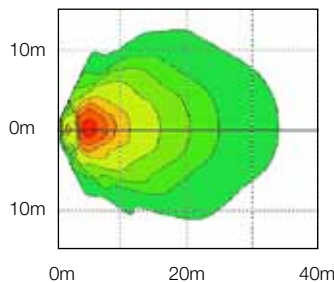

## 833 Series

Function: Worklamp

Size: 113 x 100mm

Lens: Glass

Housing: Reinforced Nylon

### Effective Lumens Isolux Charts

Flood  
(2.5m high at 15°)

Flood High Output  
(2.5m high at 15°)

Flood Whitelight  
(2.5m high at 15°)

Part No.	Pattern	Voltage	Wattage	Description
0541551	Flood	12V	55W	Complete worklamp with H3 bulb
0541553	Flood	12V	55W	Complete worklamp with high output H3 bulb
0541554	Flood	12V	55W	Complete worklamp with 4000K white light H3 bulb
0541561	Flood	24V	70W	Complete worklamp with H3 bulb
12336PR	-	12V	-	12V 55W standard halogen H3 bulb
12336GTB1	-	12V	-	12V 55W high output H3 bulb
12336BVB1	-	12V	-	12V 55W 4000K white light H3 bulb
13336	-	24V	-	24V 70W standard halogen H3 bulb
13336ML	-	24V	-	24V 70W Heavy Duty / Long Life H3 bulb