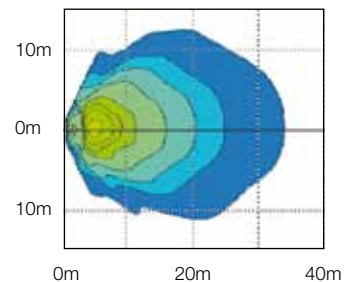

### Effective Lumens Isolux Charts

Flood  
(2.5m high at 15°)

Flood High Output  
(2.5m high at 15°)

Flood Whitelight  
(2.5m high at 15°)

Part No.	Pattern	Voltage	Wattage	Description
0541551	Flood	12V	55W	Complete worklamp with H3 bulb
0541553	Flood	12V	55W	Complete worklamp with high output H3 bulb
0541554	Flood	12V	55W	Complete worklamp with 4000K white light H3 bulb
0541561	Flood	24V	70W	Complete worklamp with H3 bulb
12336PR	-	12V	-	12V 55W standard halogen H3 bulb
12336GTB1	-	12V	-	12V 55W high output H3 bulb
12336BVB1	-	12V	-	12V 55W 4000K white light H3 bulb
13336	-	24V	-	24V 70W standard halogen H3 bulb
13336ML	-	24V	-	24V 70W Heavy Duty / Long Life H3 bulb