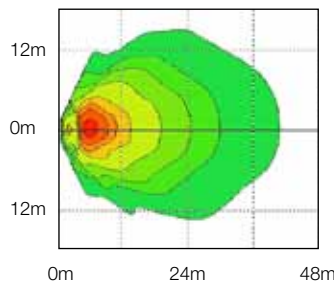

## 833 Series

Function: Worklamp

Size: 113 x 100mm

Lens: Glass

Housing: Reinforced Nylon

### Effective Lumens Isolux Charts

Flood  
(2.5m high at 15°)

Flood High Output  
(2.5m high at 15°)

Flood Whitelight  
(2.5m high at 15°)

Part No.	Pattern	Voltage	Wattage	Description
0541551	Flood	12V	55W	Complete worklamp with H3 bulb
0541553	Flood	12V	55W	Complete worklamp with high output H3 bulb
0541554	Flood	12V	55W	Complete worklamp with 4000K white light H3 bulb
0541561	Flood	24V	70W	Complete worklamp with H3 bulb
12336PR	-	12V	-	12V 55W standard halogen H3 bulb
12336GTB1	-	12V	-	12V 55W high output H3 bulb
12336BVB1	-	12V	-	12V 55W 4000K white light H3 bulb
13336	-	24V	-	24V 70W standard halogen H3 bulb
13336ML	-	24V	-	24V 70W Heavy Duty / Long Life H3 bulb