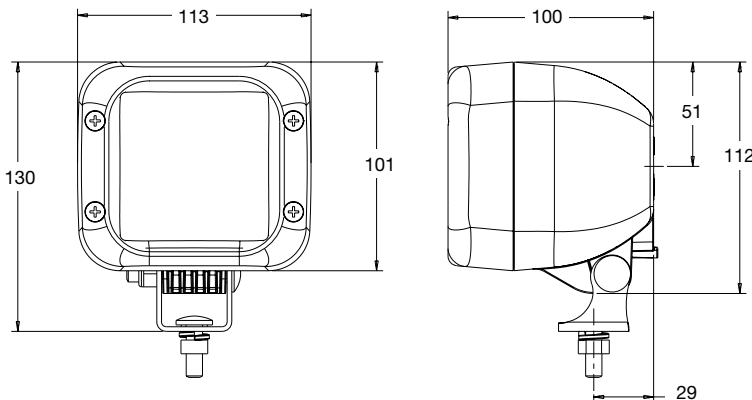

## 833 Series

Function: Worklamp

Size: 113 x 100mm

Lens: Glass

Housing: Reinforced Nylon

### Product Specifications

Light Source: Halogen

Input Voltage: 12V or 24V DC

Standards: Sealed to IP67

Connector: Integrated 2-pin Deutsch weather-proof socket

Mounting: Universal mount

Wiring: Supplied with 2-pin Deutsch weather-proof plug with 300mm cable

### Effective Lumens Isolux Charts

Flood  
(2.5m high at 15°)

Flood High Output  
(2.5m high at 15°)

Flood Whitelight  
(2.5m high at 15°)

Part No.	Pattern	Voltage	Wattage	Description
0541551	Flood	12V	55W	Complete worklamp with H3 bulb
0541553	Flood	12V	55W	Complete worklamp with high output H3 bulb
0541554	Flood	12V	55W	Complete worklamp with 4000K white light H3 bulb
0541561	Flood	24V	70W	Complete worklamp with H3 bulb
12336PR	-	12V	-	12V 55W standard halogen H3 bulb
12336GTB1	-	12V	-	12V 55W high output H3 bulb
12336BVB1	-	12V	-	12V 55W 4000K white light H3 bulb
13336	-	24V	-	24V 70W standard halogen H3 bulb
13336ML	-	24V	-	24V 70W Heavy Duty / Long Life H3 bulb