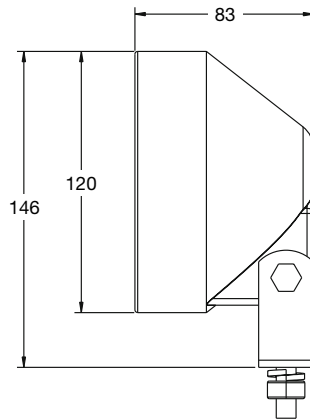

LED

6700 Series

Function:	Worklamp
Size:	120mm round
Lens:	Glass/Polycarbonate
Housing:	Rubber

Product Specifications

Light Source:	LED (Light Emitting Diodes)
Raw:	690 Lumens
Effective:	320 Lumens
Input Voltage:	12-48V DC
Current Draw:	1.2 Amps @ 12 volts
	0.63 Amps @ 24 volts
	0.42 Amps @ 36V
	0.315 Amps @ 48 volts
Standards:	Sealed to IP67 – UL Recognised SAE 1113 EMI SAE 1455
Mounting:	Universal mount
Wiring:	Pre-wired with 300mm cable

Effective Lumens Isolux Charts

Flood (2.5m high at 15°)

Trap (2.5m high at 10°)

Part No.	Pattern	Lens	Voltage	Light Output	Description
1402781	Flood	Glass	12-48V	White	Complete worklamp
1402761	Trap	Glass	12-48V	White	Complete worklamp
1402791	Flood	Polycarbonate	12-48V	White	Complete worklamp
1402861	Flood	Glass	12-48V	White	Complete worklamp-Marine
3152631	Flood	Glass	12-48V	White	PAR36 LED sealed beam 114mm
3152961	Flood	Polycarbonate	12-48V	White	PAR36 LED sealed beam 114mm
3152471	Trap	Glass	12-48V	White	PAR36 LED sealed beam 114mm