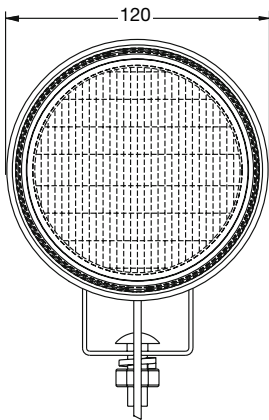

LED

6700 Series

Function:	Worklamp
Size:	120mm round
Lens:	Glass/Polycarbonate
Housing:	Rubber

Product Specifications

Light Source:	LED (Light Emitting Diodes)
Raw:	690 Lumens
Effective:	320 Lumens
Input Voltage:	12-48V DC
Current Draw:	1.2 Amps @ 12 volts
	0.63 Amps @ 24 volts
	0.42 Amps @ 36V
	0.315 Amps @ 48 volts
Standards:	Sealed to IP67 – UL Recognised SAE 1113 EMI SAE 1455
Mounting:	Universal mount
Wiring:	Pre-wired with 300mm cable

Effective Lumens Isolux Charts

Flood (2.5m high at 15°)

Trap (2.5m high at 10°)

Part No.	Pattern	Lens	Voltage	Light Output	Description
1402781	Flood	Glass	12-48V	White	Complete worklamp
1402761	Trap	Glass	12-48V	White	Complete worklamp
1402791	Flood	Polycarbonate	12-48V	White	Complete worklamp
1402861	Flood	Glass	12-48V	White	Complete worklamp-Marine
3152631	Flood	Glass	12-48V	White	PAR36 LED sealed beam 114mm
3152961	Flood	Polycarbonate	12-48V	White	PAR36 LED sealed beam 114mm
3152471	Trap	Glass	12-48V	White	PAR36 LED sealed beam 114mm