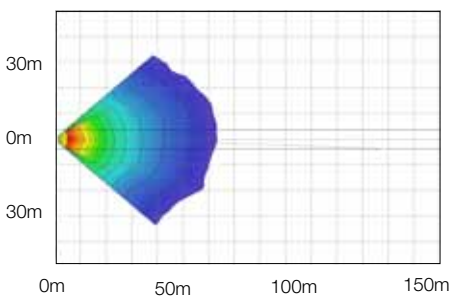

LED

6700 Series

Function:	Worklamp
Size:	120mm round
Lens:	Glass/Polycarbonate
Housing:	Rubber

Product Specifications

Light Source:	LED (Light Emitting Diodes)
Raw:	690 Lumens
Effective:	320 Lumens
Input Voltage:	12-48V DC
Current Draw:	1.2 Amps @ 12 volts
	0.63 Amps @ 24 volts
	0.42 Amps @ 36V
	0.315 Amps @ 48 volts
Standards:	Sealed to IP67 – UL Recognised SAE 1113 EMI SAE 1455
Mounting:	Universal mount
Wiring:	Pre-wired with 300mm cable

Effective Lumens Isolux Charts

Flood (2.5m high at 15°)

Trap (2.5m high at 10°)

Part No.	Pattern	Lens	Voltage	Light Output	Description
1402781	Flood	Glass	12-48V	White	Complete worklamp
1402761	Trap	Glass	12-48V	White	Complete worklamp
1402791	Flood	Polycarbonate	12-48V	White	Complete worklamp
1402861	Flood	Glass	12-48V	White	Complete worklamp-Marine
3152631	Flood	Glass	12-48V	White	PAR36 LED sealed beam 114mm
3152961	Flood	Polycarbonate	12-48V	White	PAR36 LED sealed beam 114mm
3152471	Trap	Glass	12-48V	White	PAR36 LED sealed beam 114mm