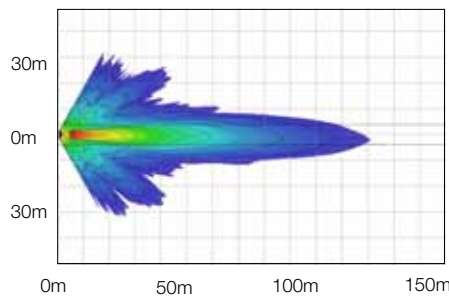

LED

6700 Series

Function:	Worklamp
Size:	120mm round
Lens:	Glass/Polycarbonate
Housing:	Rubber

Product Specifications

Light Source:	LED (Light Emitting Diodes)
Raw:	690 Lumens
Effective:	320 Lumens
Input Voltage:	12-48V DC
Current Draw:	1.2 Amps @ 12 volts
	0.63 Amps @ 24 volts
	0.42 Amps @ 36V
	0.315 Amps @ 48 volts
Standards:	Sealed to IP67 – UL Recognised SAE 1113 EMI SAE 1455
Mounting:	Universal mount
Wiring:	Pre-wired with 300mm cable

Effective Lumens Isolux Charts

Flood (2.5m high at 15°)

Trap (2.5m high at 10°)

Part No.	Pattern	Lens	Voltage	Light Output	Description
1402781	Flood	Glass	12-48V	White	Complete worklamp
1402761	Trap	Glass	12-48V	White	Complete worklamp
1402791	Flood	Polycarbonate	12-48V	White	Complete worklamp
1402861	Flood	Glass	12-48V	White	Complete worklamp-Marine
3152631	Flood	Glass	12-48V	White	PAR36 LED sealed beam 114mm
3152961	Flood	Polycarbonate	12-48V	White	PAR36 LED sealed beam 114mm
3152471	Trap	Glass	12-48V	White	PAR36 LED sealed beam 114mm