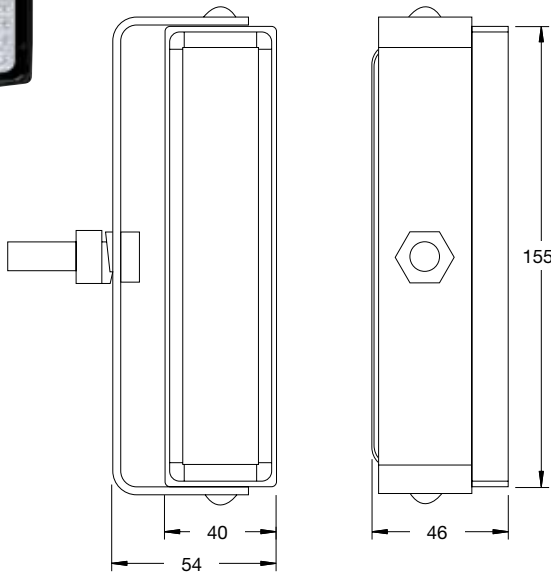

LED

783 Series

Function:	Worklamp (Vertical Flood)
Size:	155 x 40mm
Lens:	Polycarbonate
Housing:	Die-Cast

Product Specifications

Light Source:	LED (Light Emitting Diodes)
Raw:	720 Lumens
Effective:	400 Lumens
Input Voltage:	12V - 48V DC
Current Draw:	1 Amp @ 12V
	0.5 Amps @ 24V
	0.37 Amps @ 36V
	0.25 Amps @ 48V
Standards:	Sealed to IP67 SAE J575-Sealed, shock & vibration SAE 1113 EMI SAE 1455
Connector:	Integrated 2-pin Deutsch weather-proof socket
Mounting:	Universal mount
Wiring:	Supplied with 2-pin Deutsch weather-proof plug with 300mm cable

Effective Lumens Isolux Charts

Flood (2.5m high at 0°)

Part No.	Pattern	Lens	Voltage	Light Output	Description
0544681	Flood	Polycarbonate	12V-48V	White	Complete worklamp (Vertical Flood)