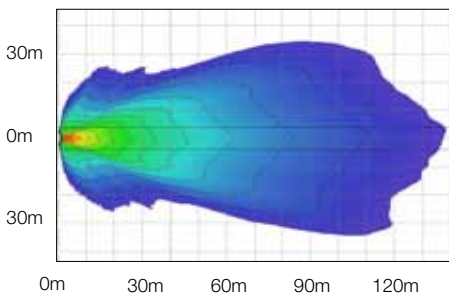

LED

783 Series

Function:	Worklamp (Vertical Flood)
Size:	155 x 40mm
Lens:	Polycarbonate
Housing:	Die-Cast

Product Specifications

Light Source:	LED (Light Emitting Diodes)
Raw:	720 Lumens
Effective:	400 Lumens
Input Voltage:	12V - 48V DC
Current Draw:	1 Amp @ 12V
	0.5 Amps @ 24V
	0.37 Amps @ 36V
	0.25 Amps @ 48V
Standards:	Sealed to IP67 SAE J575-Sealed, shock & vibration SAE 1113 EMI SAE 1455
Connector:	Integrated 2-pin Deutsch weather-proof socket
Mounting:	Universal mount
Wiring:	Supplied with 2-pin Deutsch weather-proof plug with 300mm cable

Effective Lumens Isolux Charts

Flood (2.5m high at 0°)

Part No.	Pattern	Lens	Voltage	Light Output	Description
0544681	Flood	Polycarbonate	12V-48V	White	Complete worklamp (Vertical Flood)