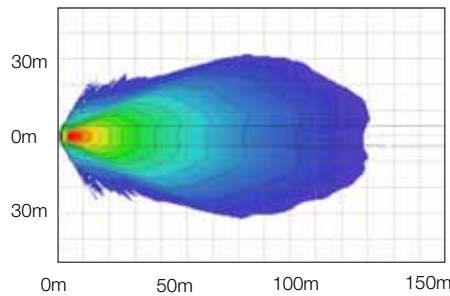

**LED**

**831 Series**

Function:	Worklamp
Size:	95 x 95mm
Lens:	Polycarbonate
Housing:	Die-Cast

**Product Specifications**

Light Source:	LED (Light Emitting Diodes)
	Raw: 1980 Lumens
	Effective: 1000 Lumens
Input Voltage:	12 or 24V DC
Current Draw:	1.2 Amps @ 12.6 volts
	0.63 Amps @ 24 volts
	0.42 Amps @ 36V
	0.315 Amps @ 48 volts
Standards:	Sealed to IP67 SAE 1113 EMI SAE 1455
Connector:	Integrated 2-pin Deutsch weather-proof socket
Mounting:	Universal mount
Wiring:	Supplied with 2-pin Deutsch weather-proof plug with 300mm cable

**Effective Lumens Isolux Charts**

Flood (2.5m high at 15°)

Trap (2.5m high at 10°)

Part No.	Pattern	Lens	Voltage	Light Output	Description
0543601	Flood	Polycarbonate	12V	White	Complete worklamp
0543611	Trap	Polycarbonate	12V	White	Complete worklamp
0543621	Flood	Polycarbonate	24V	White	Complete worklamp
0543631	Trap	Polycarbonate	24V	White	Complete worklamp