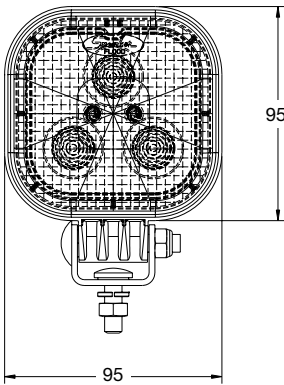

**LED**

**831 Series**

Function:	Worklamp
Size:	95 x 95mm
Lens:	Polycarbonate
Housing:	Die-Cast

**Product Specifications**

Light Source:	LED (Light Emitting Diodes)
	Raw: 1980 Lumens
	Effective: 1000 Lumens
Input Voltage:	12 or 24V DC
Current Draw:	1.2 Amps @ 12.6 volts
	0.63 Amps @ 24 volts
	0.42 Amps @ 36V
	0.315 Amps @ 48 volts
Standards:	Sealed to IP67 SAE 1113 EMI SAE 1455
Connector:	Integrated 2-pin Deutsch weather-proof socket
Mounting:	Universal mount
Wiring:	Supplied with 2-pin Deutsch weather-proof plug with 300mm cable

**Effective Lumens Isolux Charts**

Flood (2.5m high at 15°)

Trap (2.5m high at 10°)

Part No.	Pattern	Lens	Voltage	Light Output	Description
0543601	Flood	Polycarbonate	12V	White	Complete worklamp
0543611	Trap	Polycarbonate	12V	White	Complete worklamp
0543621	Flood	Polycarbonate	24V	White	Complete worklamp
0543631	Trap	Polycarbonate	24V	White	Complete worklamp