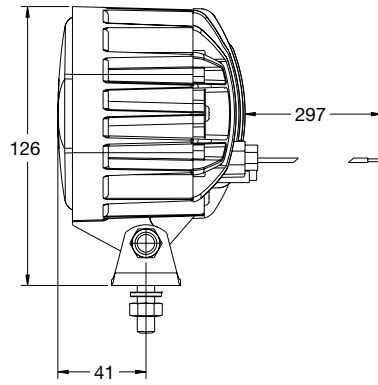

**LED**

**831 Series**

Function:	Worklamp
Size:	95 x 95mm
Lens:	Polycarbonate
Housing:	Die-Cast

**Product Specifications**

Light Source:	LED (Light Emitting Diodes)
	Raw: 1980 Lumens
	Effective: 1000 Lumens
Input Voltage:	12 or 24V DC
Current Draw:	1.2 Amps @ 12.6 volts
	0.63 Amps @ 24 volts
	0.42 Amps @ 36V
	0.315 Amps @ 48 volts
Standards:	Sealed to IP67 SAE 1113 EMI SAE 1455
Connector:	Integrated 2-pin Deutsch weather-proof socket
Mounting:	Universal mount
Wiring:	Supplied with 2-pin Deutsch weather-proof plug with 300mm cable

**Effective Lumens Isolux Charts**

Flood (2.5m high at 15°)

Trap (2.5m high at 10°)

Part No.	Pattern	Lens	Voltage	Light Output	Description
0543601	Flood	Polycarbonate	12V	White	Complete worklamp
0543611	Trap	Polycarbonate	12V	White	Complete worklamp
0543621	Flood	Polycarbonate	24V	White	Complete worklamp
0543631	Trap	Polycarbonate	24V	White	Complete worklamp