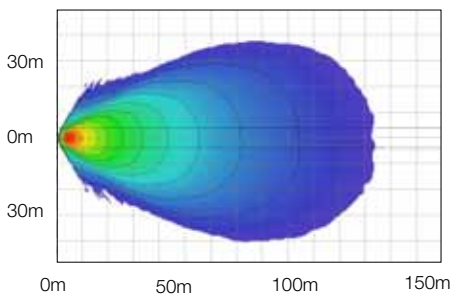

**LED**

**831 Series**

Function:	Worklamp
Size:	95 x 95mm
Lens:	Polycarbonate
Housing:	Die-Cast

**Product Specifications**

Light Source:	LED (Light Emitting Diodes)
	Raw: 1980 Lumens
	Effective: 1000 Lumens
Input Voltage:	12 or 24V DC
Current Draw:	1.2 Amps @ 12.6 volts
	0.63 Amps @ 24 volts
	0.42 Amps @ 36V
	0.315 Amps @ 48 volts
Standards:	Sealed to IP67 SAE 1113 EMI SAE 1455
Connector:	Integrated 2-pin Deutsch weather-proof socket
Mounting:	Universal mount
Wiring:	Supplied with 2-pin Deutsch weather-proof plug with 300mm cable

**Effective Lumens Isolux Charts**

Flood (2.5m high at 15°)

Trap (2.5m high at 10°)

Part No.	Pattern	Lens	Voltage	Light Output	Description
0543601	Flood	Polycarbonate	12V	White	Complete worklamp
0543611	Trap	Polycarbonate	12V	White	Complete worklamp
0543621	Flood	Polycarbonate	24V	White	Complete worklamp
0543631	Trap	Polycarbonate	24V	White	Complete worklamp