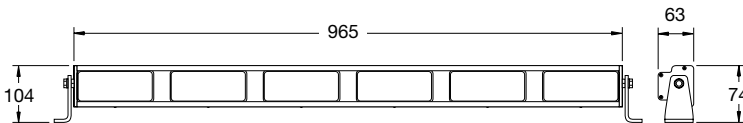

LED

9049 Series

Function: 6 Module Light Bar
 Size: 965 x 74mm oval
 Lens: Polycarbonate
 Housing: Die-Cast Aluminium

Product Specifications

Light Source: LED (Light Emitting Diodes)
 Raw: 6600 Lumens
 Effective: 3960 Lumens
 Input Voltage: 12V or 24V DC
 Current Draw: 12 Amps @ 12V
 33.6 Amps @ 24V
 Standards: Sealed to IP67
 SAE J1113 (Class 21)
 ECE Reg. 10
 Connector: -
 Mounting: Universal mount
 Wiring: -

Part No.	Pattern	Lens	Voltage	Light Output	Description
0546271	Flood	Polycarbonate	12V	White	Rectangular LED Light Bar
0546301	Flood	Polycarbonate	24V	White	Rectangular LED Light Bar