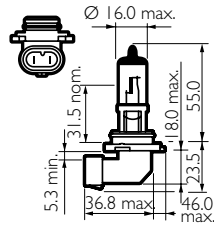

### Standard Replacement

Range	Part No.	Pack	Qty.	Watts	Base	ECE/ADR
12V Standard	9006PR	Box	1	51W	P22d	HB4
12V Standard	9006PRB1	Blister	1	51W	P22d	HB4