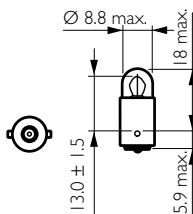

BA9s

Standard Replacement

Range	Part No.	Pack	Qty.	Watts	Base	ECE/ADR
12V Standard	12913	Box	10	2W	BA9s	-
12V Standard	12910	Box	10	3W	BA9s	-
24V Standard	13913	Box	10	2W	BA9s	-
24V Standard	13910	Box	10	3W	BA9s	-