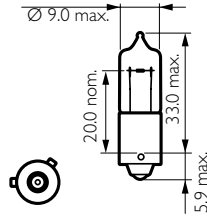

BA9s Halogen

Standard Replacement

Range	Part No.	Pack	Qty.	Watts	Base	ECE/ADR
12V Standard	12023	Box	10	5W	BA9s	-
12V Standard	12024	Box	10	10W	BA9s	-
12V Standard	12025	Box	10	20W	BA9s	-

BAY9s
Halogen

Standard Replacement