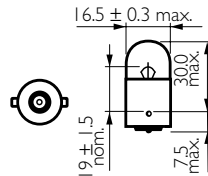

BA15s

Standard Replacement

Range	Part No.	Pack	Qty.	Watts	Base	ECE/ADR
12V Standard	12821	Box	10	5W	BA15s	R5W
12V Standard	12821B2	Blister	2	5W	BA15s	R5W
12V Standard	12814	Box	10	10W	BA15s	R10W
12V Standard	12814B2	Blister	2	10W	BA15s	R10W
24V Standard	13821	Box	10	5W	BA15s	R5W
24V Standard	13814	Box	10	10W	BA15s	R10W

Professional Heavy Duty & LongLife EcoVision

Range	Part No.	Pack	Qty.	Watts	Base	ECE/ADR
12V LongLife EcoVision	12821LLECO	Box	10	5W	BA15s	R5W
24V MasterLife	13821ML	Box	10	5W	BA15s	R5W