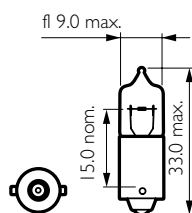

BA9s Halogen

Standard Replacement

Range	Part No.	Pack	Qty.	Watts	Base	ECE/ADR
12V Standard	12023	Box	10	5W	BA9s	-
12V Standard	12024	Box	10	10W	BA9s	-
12V Standard	12025	Box	10	20W	BA9s	-