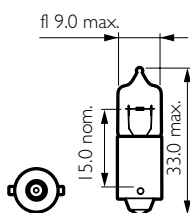

BA9s Halogen

Standard Replacement

Range	Part No.	Pack	Qty.	Watts	Base	ECE/ADR
12V Standard	12023	Box	10	5W	BA9s	-
12V Standard	12024	Box	10	10W	BA9s	-
12V Standard	12025	Box	10	20W	BA9s	-