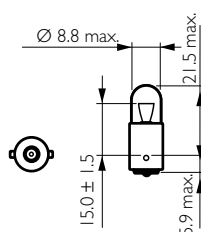

BA9s

Standard Replacement

Range	Part No.	Pack	Qty.	Watts	Base	ECE/ADR
12V Standard	12929	Box	10	4W	BA9s	T4W
12V Standard	12929B2	Blister	2	4W	BA9s	T4W
12V BlueVision	12929BVB2	Blister	2	4W	BA9s	T4W
24V Standard	13929	Box	10	4W	BA9s	T4W
24V MasterLife	13929ML	Box	10	4W	BA9s	T4W