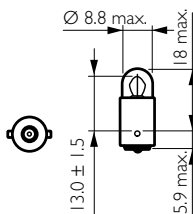

BA9s

Standard Replacement

Range	Part No.	Pack	Qty.	Watts	Base	ECE/ADR
12V Standard	12913	Box	10	2W	BA9s	-
12V Standard	12910	Box	10	3W	BA9s	-
24V Standard	13913	Box	10	2W	BA9s	-
24V Standard	13910	Box	10	3W	BA9s	-

BA9s

Standard Replacement

Range	Part No.	Pack	Qty.	Watts	Base	ECE/ADR
12V Standard	12929	Box	10	4W	BA9s	T4W
12V Standard	12929B2	Blister	2	4W	BA9s	T4W
12V BlueVision	12929BVB2	Blister	2	4W	BA9s	T4W
24V Standard	13929	Box	10	4W	BA9s	T4W
24V MasterLife	13929ML	Box	10	4W	BA9s	T4W