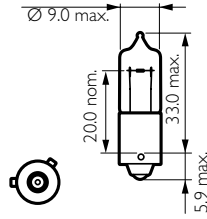

**BAY9s**  
Halogen

Standard Replacement

Range	Part No.	Pack	Qty.	Watts	Base	ECE/ADR
12V Standard	12356	Box	10	21W	BAY9s	H21W
12V Standard	12356B2	Blister	2	21W	BAY9s	H21W
24V Standard	24356	Box	10	21W	BAY9s	H21W

**BAX9s**  
Halogen

Standard Replacement

Range	Part No.	Pack	Qty.	Watts	Base	ECE/ADR
12V Standard	12036	Box	10	6W	BAX9s	H6W
12V Standard	12036B2	Blister	2	6W	BAX9s	H6W
12V BlueVision	12036BVB2	Blister	2	6W	BAX9s	H6W

**BA15s**

Standard Replacement

Range	Part No.	Pack	Qty.	Watts	Base	ECE/ADR
12V Standard	12821	Box	10	5W	BA15s	R5W
12V Standard	12821B2	Blister	2	5W	BA15s	R5W
12V Standard	12814	Box	10	10W	BA15s	R10W
12V Standard	12814B2	Blister	2	10W	BA15s	R10W
24V Standard	13821	Box	10	5W	BA15s	R5W
24V Standard	13814	Box	10	10W	BA15s	R10W