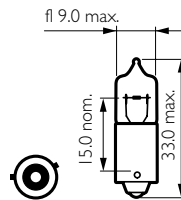

Standard Replacement

Range	Part No.	Pack	Qty.	Watts	Base	ECE/ADR
12V Standard	12036	Box	10	6W	BAX9s	H6W
12V Standard	12036B2	Blister	2	6W	BAX9s	H6W
12V BlueVision	12036BVB2	Blister	2	6W	BAX9s	H6W