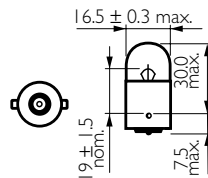

BA15s

Standard Replacement

Range	Part No.	Pack	Qty.	Watts	Base	ECE/ADR
12V Standard	12821	Box	10	5W	BA15s	R5W
12V Standard	12821B2	Blister	2	5W	BA15s	R5W
12V Standard	12814	Box	10	10W	BA15s	R10W
12V Standard	12814B2	Blister	2	10W	BA15s	R10W
24V Standard	13821	Box	10	5W	BA15s	R5W
24V Standard	13814	Box	10	10W	BA15s	R10W

Professional Heavy Duty & LongLife EcoVision

Range	Part No.	Pack	Qty.	Watts	Base	ECE/ADR
12V LongLife EcoVision	12821LLECO	Box	10	5W	BA15s	R5W
24V MasterLife	13821ML	Box	10	5W	BA15s	R5W