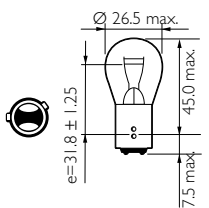

BAY15d

Standard Replacement

Range	Part No.	Pack	Qty.	Watts	Base	ECE/ADR
12V Standard	1157	Box	10	32/3CP	BAY15d	
12V Standard	12499	Box	10	21/5W	BAY15d	P21/5W
12V Standard	12499B2	Blister	2	21/5W	BAY15d	P21/5W
12V Standard	12499TP	Trade	40	21/5W	BAY15d	P21/5W
12V LongLife EcoVision	12499LLECO	Box	10	21/5W	BAY15d	P21/5W
24V Standard	13499	Box	10	21/5W	BAY15d	P21/5W
24V Standard	13499TP	Trade	40	21/5W	BAY15d	P21/5W

LED Replacement

Range	Part No.	Pack	Qty.	Watts	Base	ECE/ADR
12/24V Red	12899RX2	Box	2	21/5W	BAY15d	PR21/5W

BAZ15d

Standard Replacement

Range	Part No.	Pack	Qty.	Watts	Base	ECE/ADR
12V Standard	12594	Box	10	21/4W	BAZ15d	P21/4W
12V Standard	12594B2	Blister	2	21/4W	BAZ15d	P21/4W

BAW15s

Standard Replacement

Range	Part No.	Pack	Qty.	Watts	Base	ECE/ADR
12V Standard	12088	Box	10	21W	BAW15s	PR21W