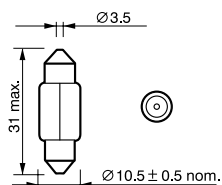

SV6 27mm x 6.2mm

Standard Replacement

Range	Part No.	Pack	Qty.	Watts	Base	ECE/ADR
12V Standard	12818	Box	10	3W	SV6	-
24V Standard	13818	Box	10	3W	SV6	-

SV6 35mm x 6.2mm

Standard Replacement

Range	Part No.	Pack	Qty.	Watts	Base	ECE/ADR
12V Standard	12848	Box	10	3W	SV6	-
24V Standard	13848	Box	10	3W	SV6	-

SV8.5 31mm x 10.5mm

Professional Heavy Duty & LongLife EcoVision

Range	Part No.	Pack	Qty.	Watts	Base	ECE/ADR
12V LongLife	12860LLECO	Box	10	10W	SV8.5	-

LED Festoon Replacement

Range	Part No.	Pack	Qty.	Kelvin	Watts	Base	ECE/ADR
12V Premium	129416000KX1	Box	1	6000K	1W	14x30	-