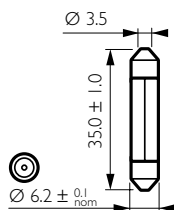

SV6 27mm x 6.2mm

Standard Replacement

Range	Part No.	Pack	Qty.	Watts	Base	ECE/ADR
12V Standard	12818	Box	10	3W	SV6	-
24V Standard	13818	Box	10	3W	SV6	-

SV6 35mm x 6.2mm

Standard Replacement

Range	Part No.	Pack	Qty.	Watts	Base	ECE/ADR
12V Standard	12848	Box	10	3W	SV6	-
24V Standard	13848	Box	10	3W	SV6	-

SV8.5 31mm x 10.5mm

Professional Heavy Duty & LongLife EcoVision

Range	Part No.	Pack	Qty.	Watts	Base	ECE/ADR
12V LongLife	12860LLECO	Box	10	10W	SV8.5	-

LED Festoon Replacement

Range	Part No.	Pack	Qty.	Kelvin	Watts	Base	ECE/ADR
12V Premium	129416000KX1	Box	1	6000K	1W	14x30	-