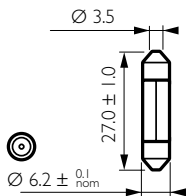

SV6 27mm x 6.2mm

Standard Replacement

Range	Part No.	Pack	Qty.	Watts	Base	ECE/ADR
12V Standard	12818	Box	10	3W	SV6	-
24V Standard	13818	Box	10	3W	SV6	-

SV6 35mm x 6.2mm

Standard Replacement

Range	Part No.	Pack	Qty.	Watts	Base	ECE/ADR
12V Standard	12848	Box	10	3W	SV6	-
24V Standard	13848	Box	10	3W	SV6	-

SV8.5 31mm x 10.5mm

Professional Heavy Duty & LongLife EcoVision

Range	Part No.	Pack	Qty.	Watts	Base	ECE/ADR
12V LongLife	12860LLECO	Box	10	10W	SV8.5	-

LED Festoon Replacement

Range	Part No.	Pack	Qty.	Kelvin	Watts	Base	ECE/ADR
12V Premium	129416000KX1	Box	1	6000K	1W	14x30	-