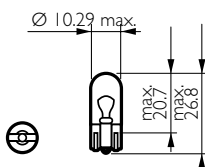

### Standard Replacement

Range	Part No.	Pack	Qty.	Watts	Base	ECE/ADR
12V Standard	12516	Box	10	1.2W	W2x4.6d	-
12V Standard	12516B2	Blister	2	1.2W	W2x4.6d	-
12V Standard	12505	Box	10	2W	W2x4.6d	-
12V Standard	12061	Box	10	2.3W	W2x4.6d	W2.3W
24V Standard	13516	Box	10	1.2W	W2x4.6d	-

## W2.1x9.5d