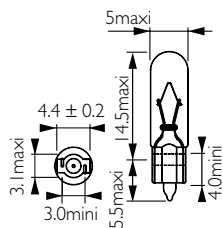

## W2x4.6d

### Standard Replacement

Range	Part No.	Pack	Qty.	Watts	Base	ECE/ADR
12V Standard	12516	Box	10	1.2W	W2x4.6d	-
12V Standard	12516B2	Blister	2	1.2W	W2x4.6d	-
12V Standard	12505	Box	10	2W	W2x4.6d	-
12V Standard	12061	Box	10	2.3W	W2x4.6d	W2.3W
24V Standard	13516	Box	10	1.2W	W2x4.6d	-

## W2.1x9.5d

### Standard Replacement

Range	Part No.	Pack	Qty.	Watts	Base	ECE/ADR
12V Standard	12960	Box	10	2W	W2.1x9.5d	-
12V Standard	12256	Box	10	3W	W2.1x9.5d	W3W
12V Standard	12256B2	Blister	2	3W	W2.1x9.5d	W3W
12V Standard	12961	Box	10	5W	W2.1x9.5d	W5W
12V Standard	12961B2	Blister	2	5W	W2.1x9.5d	W5W
12V Amber	12396	Box	10	5W	W2.1x9.5d	WY5W
12V Amber	12396B2	Blister	2	5W	W2.1x9.5d	WY5W
12V BlueVision	12961BVB2	Blister	2	5W	W2.1x9.5d	W5W
24V Standard	13960	Box	10	2W	W2.1x9.5d	-
24V Standard	13256	Box	10	3W	W2.1x9.5d	W3W
24V Standard	13961	Box	10	5W	W2.1x9.5d	W5W