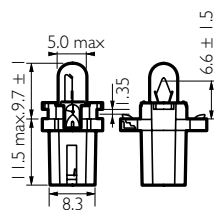

BAX 8.3s/1.35

Standard Replacement

Base Colour	Part No.	Pack	Qty.	Volts	Watts	Base
Black	12597	Box	10	12V	1.2W	BAX8.3s/1.35
Grey	13597	Box	10	24V	1.2W	BAX8.3s/1.35

BAX 8.3s/1.5

Standard Replacement

Base Colour	Part No.	Pack	Qty.	Volts	Watts	Base
Blue	12602	Box	10	12V	2W	BAX8.3s/1.5

BAX 8.4d/1.5

Standard Replacement

Base Colour	Part No.	Pack	Qty.	Volts	Watts	Base
Orange	12624	Box	10	12V	1.1W	BAX8.4d/1.5
Black	12625	Box	10	12V	1.2W	BAX8.4d/1.5
Olive Green	12628	Box	10	12V	1.3W	BAX8.4d/1.5
Beige	12627	Box	10	12V	1.5W	BAX8.4d/1.5
Beige	12629	Box	10	12V	1.8W	BAX8.4d/1.5
Light Green	12626	Box	10	12V	2W	BAX8.4d/1.5

BAX 8.4d/2

Standard Replacement

Base Colour	Part No.	Pack	Qty.	Volts	Watts	Base
Light Blue	12623	Box	10	12V	1.2W	BAX8.4d/2