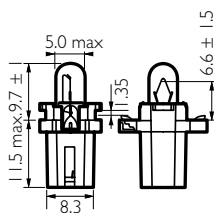

BAX 8.3s/1.35

Standard Replacement

Base Colour	Part No.	Pack	Qty.	Volts	Watts	Base
Black	12597	Box	10	12V	1.2W	BAX8.3s/1.35
Grey	13597	Box	10	24V	1.2W	BAX8.3s/1.35

BAX 8.3s/1.5

Standard Replacement

Base Colour	Part No.	Pack	Qty.	Volts	Watts	Base
Blue	12602	Box	10	12V	2W	BAX8.3s/1.5

BAX 8.4d/1.5

Standard Replacement

Base Colour	Part No.	Pack	Qty.	Volts	Watts	Base
Orange	12624	Box	10	12V	1.1W	BAX8.4d/1.5
Black	12625	Box	10	12V	1.2W	BAX8.4d/1.5
Olive Green	12628	Box	10	12V	1.3W	BAX8.4d/1.5
Beige	12627	Box	10	12V	1.5W	BAX8.4d/1.5
Beige	12629	Box	10	12V	1.8W	BAX8.4d/1.5
Light Green	12626	Box	10	12V	2W	BAX8.4d/1.5

BAX 8.4d/2

Standard Replacement

Base Colour	Part No.	Pack	Qty.	Volts	Watts	Base
Light Blue	12623	Box	10	12V	1.2W	BAX8.4d/2