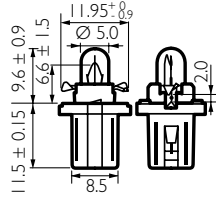

BAX
8.5d/1.5

Standard Replacement

Base Colour	Part No.	Pack	Qty.	Volts	Watts	Base
Violet	12640	Box	10	12V	1W	BAX8.5d/1.5
White	12638	Box	10	12V	1.12W	BAX8.5d/1.5
Blue	12603	Box	10	12V	1.2W	BAX8.5d/1.5

BAX
8.5d/2

Standard Replacement

Base Colour	Part No.	Pack	Qty.	Volts	Watts	Base
Black	12598	Box	10	12V	1.2W	BAX8.5d/2
Beige	12637	Box	10	12V	1.5W	BAX8.5d/2
Green	12604	Box	10	12V	2W	BAX8.5d/2
Yellow-Green	12600	Box	10	12V	2W	BAX8.5d/2
Grey	13598	Box	10	24V	1.2W	BAX8.5d/2

BAX
8.5d/2

Standard Replacement

Base Colour	Part No.	Pack	Qty.	Volts	Watts	Base
Yellow	24029	Box	10	24V	1.2W	BAX8.5d/2

BAX
8.10d - Halogen

Standard Replacement

Base Colour	Part No.	Pack	Qty.	Volts	Watts	Base
Brown	12614	Box	10	12V	3W	BAX10d
Black	12615	Box	10	12V	5W	BAX10d