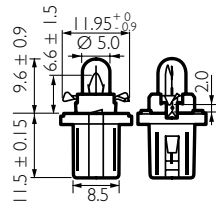

BAX
8.5d/1.5

Standard Replacement

Base Colour	Part No.	Pack	Qty.	Volts	Watts	Base
Violet	12640	Box	10	12V	1W	BAX8.5d/1.5
White	12638	Box	10	12V	1.12W	BAX8.5d/1.5
Blue	12603	Box	10	12V	1.2W	BAX8.5d/1.5

BAX
8.5d/2

Standard Replacement

Base Colour	Part No.	Pack	Qty.	Volts	Watts	Base
Black	12598	Box	10	12V	1.2W	BAX8.5d/2
Beige	12637	Box	10	12V	1.5W	BAX8.5d/2
Green	12604	Box	10	12V	2W	BAX8.5d/2
Yellow-Green	12600	Box	10	12V	2W	BAX8.5d/2
Grey	13598	Box	10	24V	1.2W	BAX8.5d/2

BAX
8.5d/2

Standard Replacement

Base Colour	Part No.	Pack	Qty.	Volts	Watts	Base
Yellow	24029	Box	10	24V	1.2W	BAX8.5d/2

BAX
8.10d - Halogen

Standard Replacement

Base Colour	Part No.	Pack	Qty.	Volts	Watts	Base
Brown	12614	Box	10	12V	3W	BAX10d
Black	12615	Box	10	12V	5W	BAX10d