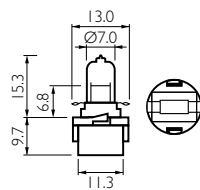

Standard Replacement

Base Colour	Part No.	Pack	Qty.	Volts	Watts	Base
Black	12598	Box	10	12V	1.2W	BAX8.5d/2
Beige	12637	Box	10	12V	1.5W	BAX8.5d/2
Green	12604	Box	10	12V	2W	BAX8.5d/2
Yellow-Green	12600	Box	10	12V	2W	BAX8.5d/2
Grey	13598	Box	10	24V	1.2W	BAX8.5d/2

BAX
8.5d/2

Standard Replacement

Base Colour	Part No.	Pack	Qty.	Volts	Watts	Base
Yellow	24029	Box	10	24V	1.2W	BAX8.5d/2

BAX
8.10d - Halogen

Standard Replacement

Base Colour	Part No.	Pack	Qty.	Volts	Watts	Base
Brown	12614	Box	10	12V	3W	BAX10d
Black	12615	Box	10	12V	5W	BAX10d