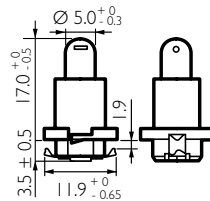

BAX
8.5d/1.5

Standard Replacement

Base Colour	Part No.	Pack	Qty.	Volts	Watts	Base
Violet	12640	Box	10	12V	1W	BAX8.5d/1.5
White	12638	Box	10	12V	1.12W	BAX8.5d/1.5
Blue	12603	Box	10	12V	1.2W	BAX8.5d/1.5

BAX
8.5d/2

Standard Replacement

Base Colour	Part No.	Pack	Qty.	Volts	Watts	Base
Black	12598	Box	10	12V	1.2W	BAX8.5d/2
Beige	12637	Box	10	12V	1.5W	BAX8.5d/2
Green	12604	Box	10	12V	2W	BAX8.5d/2
Yellow-Green	12600	Box	10	12V	2W	BAX8.5d/2
Grey	13598	Box	10	24V	1.2W	BAX8.5d/2

BAX
8.5d/2

Standard Replacement

Base Colour	Part No.	Pack	Qty.	Volts	Watts	Base
Yellow	24029	Box	10	24V	1.2W	BAX8.5d/2

BAX
8.10d - Halogen

Standard Replacement

Base Colour	Part No.	Pack	Qty.	Volts	Watts	Base
Brown	12614	Box	10	12V	3W	BAX10d
Black	12615	Box	10	12V	5W	BAX10d